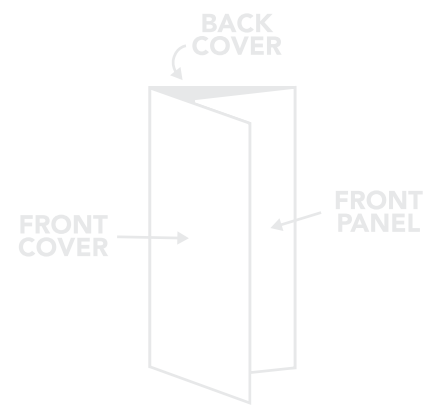

BLEED AREA EXTEND ARTWORK 0.125" PAST THE CUT LINE

CUT LINE THIS IS WHERE YOUR ARTWORK WILL BE CUT

SAFETY LINE KEEP IMPORTANT CONTENT INSIDE THIS AREA

DELETE/HIDE GUIDE CONTENT BEFORE EXPORTING PRINT PDF

FOLD LINE THIS IS WHERE YOUR ARTWORK WILL BE FOLDED

FOLD LINE THIS IS WHERE YOUR ARTWORK WILL BE FOLDED

TAKEOUT MENU
FRONT
PANEL

TAKEOUT MENU
BACK
COVER

TAKEOUT MENU
FRONT
COVER

FINISHED SIZE 11" X 8.5"
FOLDED TO 3 PANELS (3.67" X 8.5")

FOLD LINE THIS IS WHERE YOUR ARTWORK WILL BE FOLDED

FOLD LINE THIS IS WHERE YOUR ARTWORK WILL BE FOLDED

TAKEOUT MENU
INSIDE
LEFT

TAKEOUT MENU
INSIDE
MIDDLE

TAKEOUT MENU
INSIDE
RIGHT

FINISHED SIZE 11" X 8.5"
FOLDED TO 3 PANELS (3.67" X 8.5")