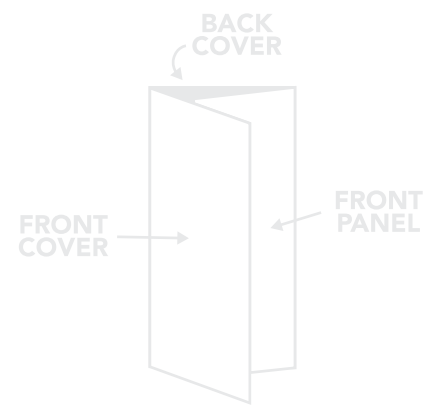

FOLD LINE THIS IS WHERE YOUR ARTWORK WILL BE FOLDED

FOLD LINE THIS IS WHERE YOUR ARTWORK WILL BE FOLDED

TAKEOUT MENU
FRONT
PANEL

TAKEOUT MENU
BACK
COVER

TAKEOUT MENU
FRONT
COVER

FINISHED SIZE 11" X 8.5"
FOLDED TO 3 PANELS (3.67" X 8.5")

BLEED AREA EXTEND ARTWORK 0.125" PAST THE CUT LINE

CUT LINE THIS IS WHERE YOUR ARTWORK WILL BE CUT

SAFETY LINE KEEP IMPORTANT CONTENT INSIDE THIS AREA

DELETE/HIDE GUIDE CONTENT BEFORE EXPORTING PRINT PDF

FOLD LINE THIS IS WHERE YOUR ARTWORK WILL BE FOLDED

FOLD LINE THIS IS WHERE YOUR ARTWORK WILL BE FOLDED

TAKEOUT MENU
INSIDE
LEFT

TAKEOUT MENU
INSIDE
MIDDLE

TAKEOUT MENU
INSIDE
RIGHT

FINISHED SIZE 11" X 8.5"
FOLDED TO 3 PANELS (3.67" X 8.5")