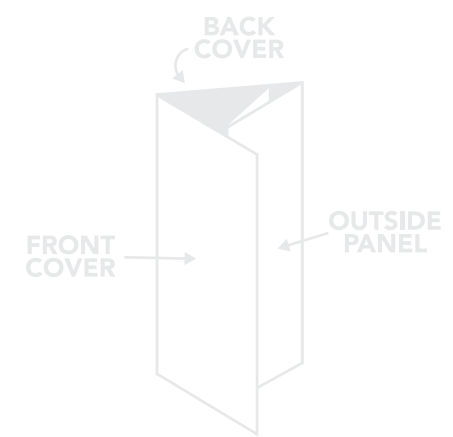

TAKEOUT MENU
FRONT
COVER

FINISHED SIZE 14" X 8.5"
FOLDED TO 4 PANELS (3.5" X 8.5")

ROLL FOLD

BLEED AREA EXTEND ARTWORK 0.125" PAST THE CUT LINE
CUT LINE THIS IS WHERE YOUR ARTWORK WILL BE CUT
SAFETY LINE KEEP IMPORTANT CONTENT INSIDE THIS AREA.

DELETE/HIDE GUIDE CONTENT BEFORE EXPORTING PRINT PDF

FOLD LINE THIS IS WHERE YOUR ARTWORK WILL BE FOLDED

BROCHURE
INSIDE
PANEL

BROCHURE
INSIDE
PANEL

FOLD LINE THIS IS WHERE YOUR ARTWORK WILL BE FOLDED

BROCHURE
INSIDE
PANEL

FOLD LINE THIS IS WHERE YOUR ARTWORK WILL BE FOLDED

BROCHURE
INSIDE
PANEL

FINISHED SIZE 14" X 8.5"
FOLDED TO 4 PANELS (3.5" X 8.5")

ROLL FOLD