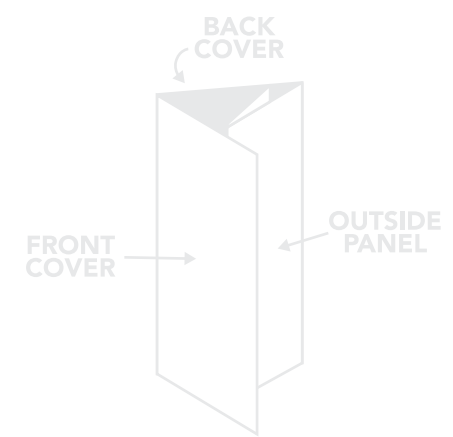

BLEED AREA EXTEND ARTWORK 0.125" PAST THE CUT LINE
CUT LINE THIS IS WHERE YOUR ARTWORK WILL BE CUT
SAFETY LINE KEEP IMPORTANT CONTENT INSIDE THIS AREA.

DELETE/HIDE GUIDE CONTENT BEFORE EXPORTING PRINT PDF

FOLD LINE THIS IS WHERE YOUR ARTWORK WILL BE FOLDED

TAKEOUT MENU
OUTSIDE
PANEL

TAKEOUT MENU
OUTSIDE
PANEL

FOLD LINE THIS IS WHERE YOUR ARTWORK WILL BE FOLDED

TAKEOUT MENU
BACK
COVER

FOLD LINE THIS IS WHERE YOUR ARTWORK WILL BE FOLDED

TAKEOUT MENU
FRONT
COVER

FINISHED SIZE 14" X 8.5"
FOLDED TO 4 PANELS (3.5" X 8.5")

ROLL FOLD

BLEED AREA EXTEND ARTWORK 0.125" PAST THE CUT LINE
CUT LINE THIS IS WHERE YOUR ARTWORK WILL BE CUT
SAFETY LINE KEEP IMPORTANT CONTENT INSIDE THIS AREA.